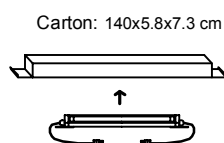

Packing

Pallet: 143x112x104cm
210 cartons on one pallet