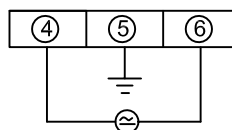

Dimensions

LED indicators

RED LED		Beams obstructed or system fault
RED LED		Normal
GREEN LED		Power on
GREEN LED		Power off

Wiring

Model

03.G5.PWS.KAP.230	AC220V±15%, 50/60Hz,4W
03.G5.PWS.KAP.110	AC110V±15%, 50/60Hz,4W