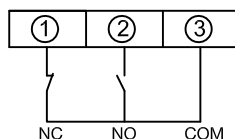

Dimensions

LED indicators

RED LED		Beams obstructed or system fault
RED LED		Normal
GREEN LED		Power on
GREEN LED		Power off

Wiring

Model

03.G5.PWS.KAP.230	AC220V±15%, 50/60Hz,4W
03.G5.PWS.KAP.110	AC110V±15%, 50/60Hz,4W