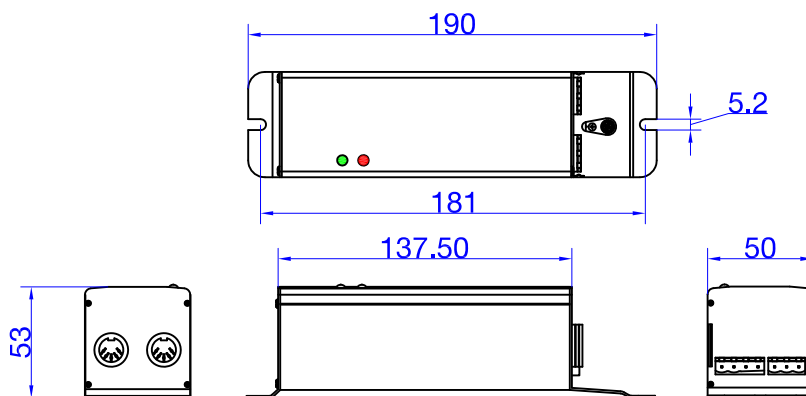

Dimensions

LED indicators

RED LED		Beams obstructed or system fault
RED LED		Normal
GREEN LED		Power on
GREEN LED		Power off

Wiring

Model

03.G5.PWS.KAP.230	AC220V±15%, 50/60Hz,4W
03.G5.PWS.KAP.110	AC110V±15%, 50/60Hz,4W