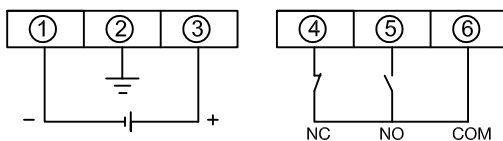

Dimensions

LED Indicators

RED LED		Beams obstructed or system fault
RED LED		Normal
GREEN LED		Power on
GREEN LED		Power off

Wiring

Model

03.G5.PWS.DC3.24	DC15-30V
------------------	----------