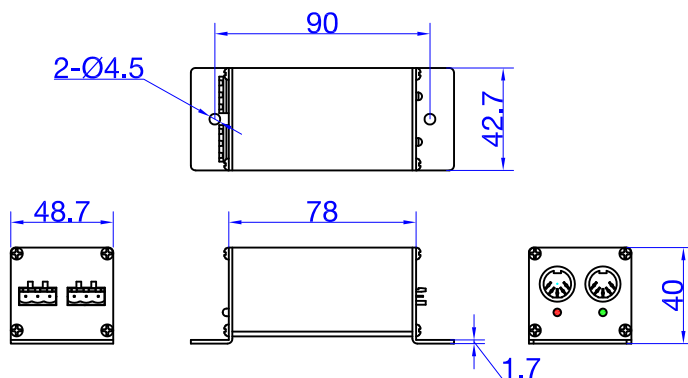

Dimensions

LED Indicators

RED LED		Beams obstructed or system fault
RED LED		Normal
GREEN LED		Power on
GREEN LED		Power off

Wiring

Model

03.G5.PWS.DC3.24	DC15-30V
------------------	----------